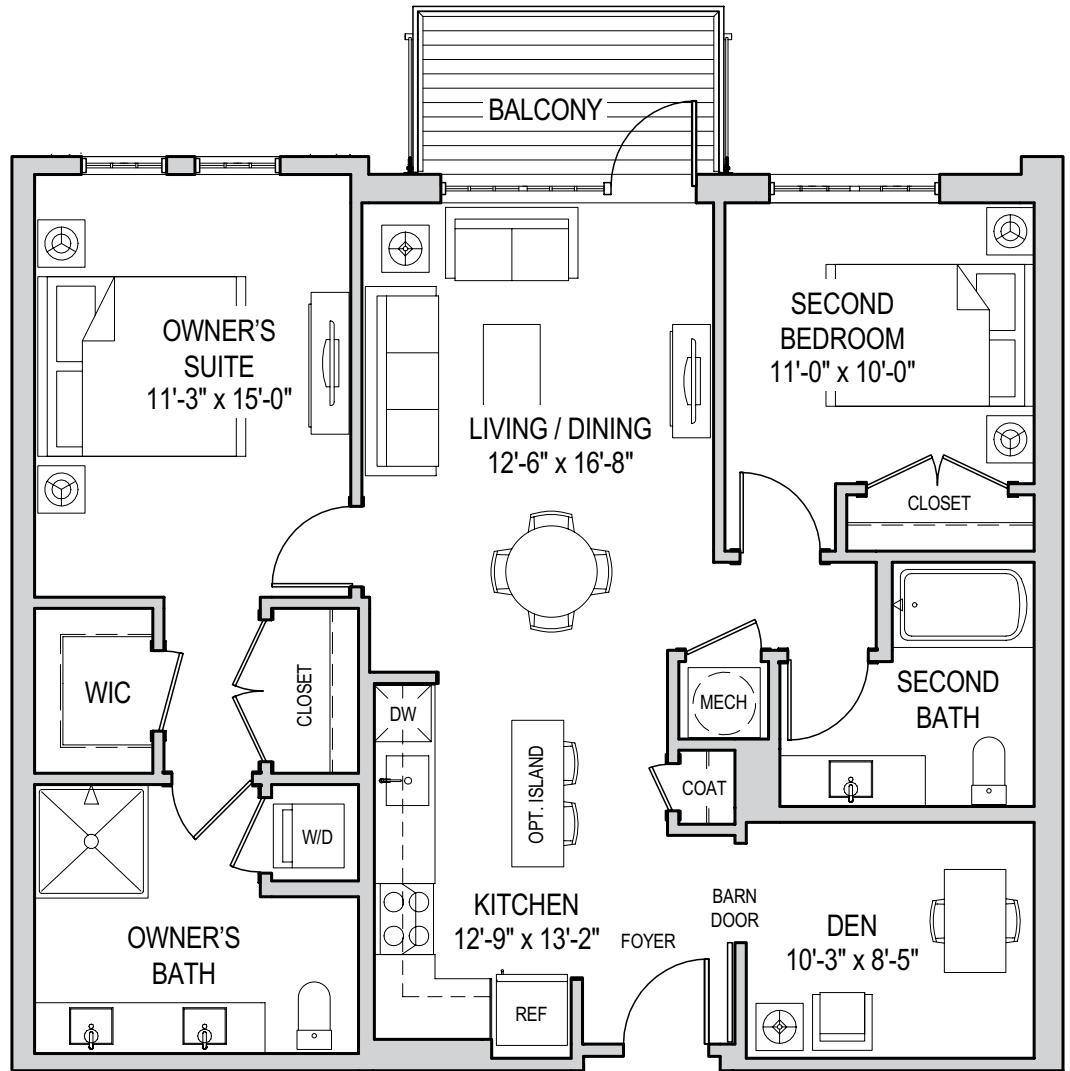

## UNIT C2 - BALCONY

2 Bedroom | 2 Bath | Den | 1,126 Square Feet

SECOND FLOOR PLAN

THIRD FLOOR PLAN

FOURTH FLOOR PLAN

FIFTH FLOOR PLAN