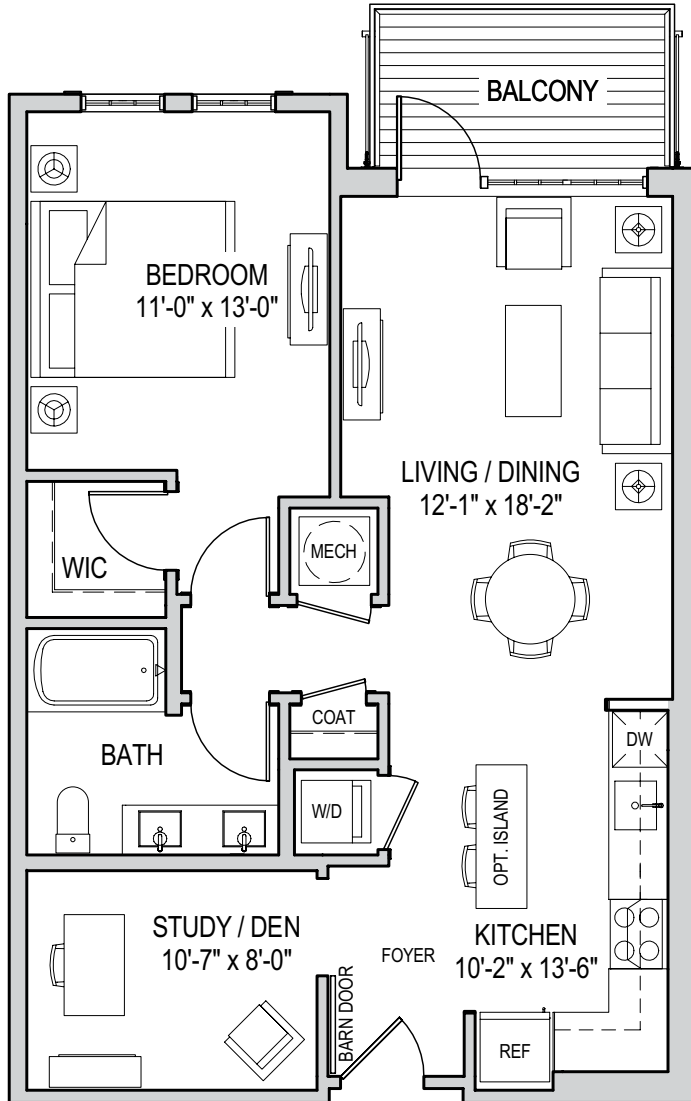

THE COPLEY

UNIT B1 - BALCONY

1 Bedroom | 1 Bath | Den | 825 Square Feet

SECOND FLOOR PLAN

THIRD FLOOR PLAN

FOURTH FLOOR PLAN

FIFTH FLOOR PLAN

FLOORPLANS

DESIGNED TO FIT YOUR LIFE

Residence # _____ Price _____ Condo Fees _____ CopleyAtCrown.com